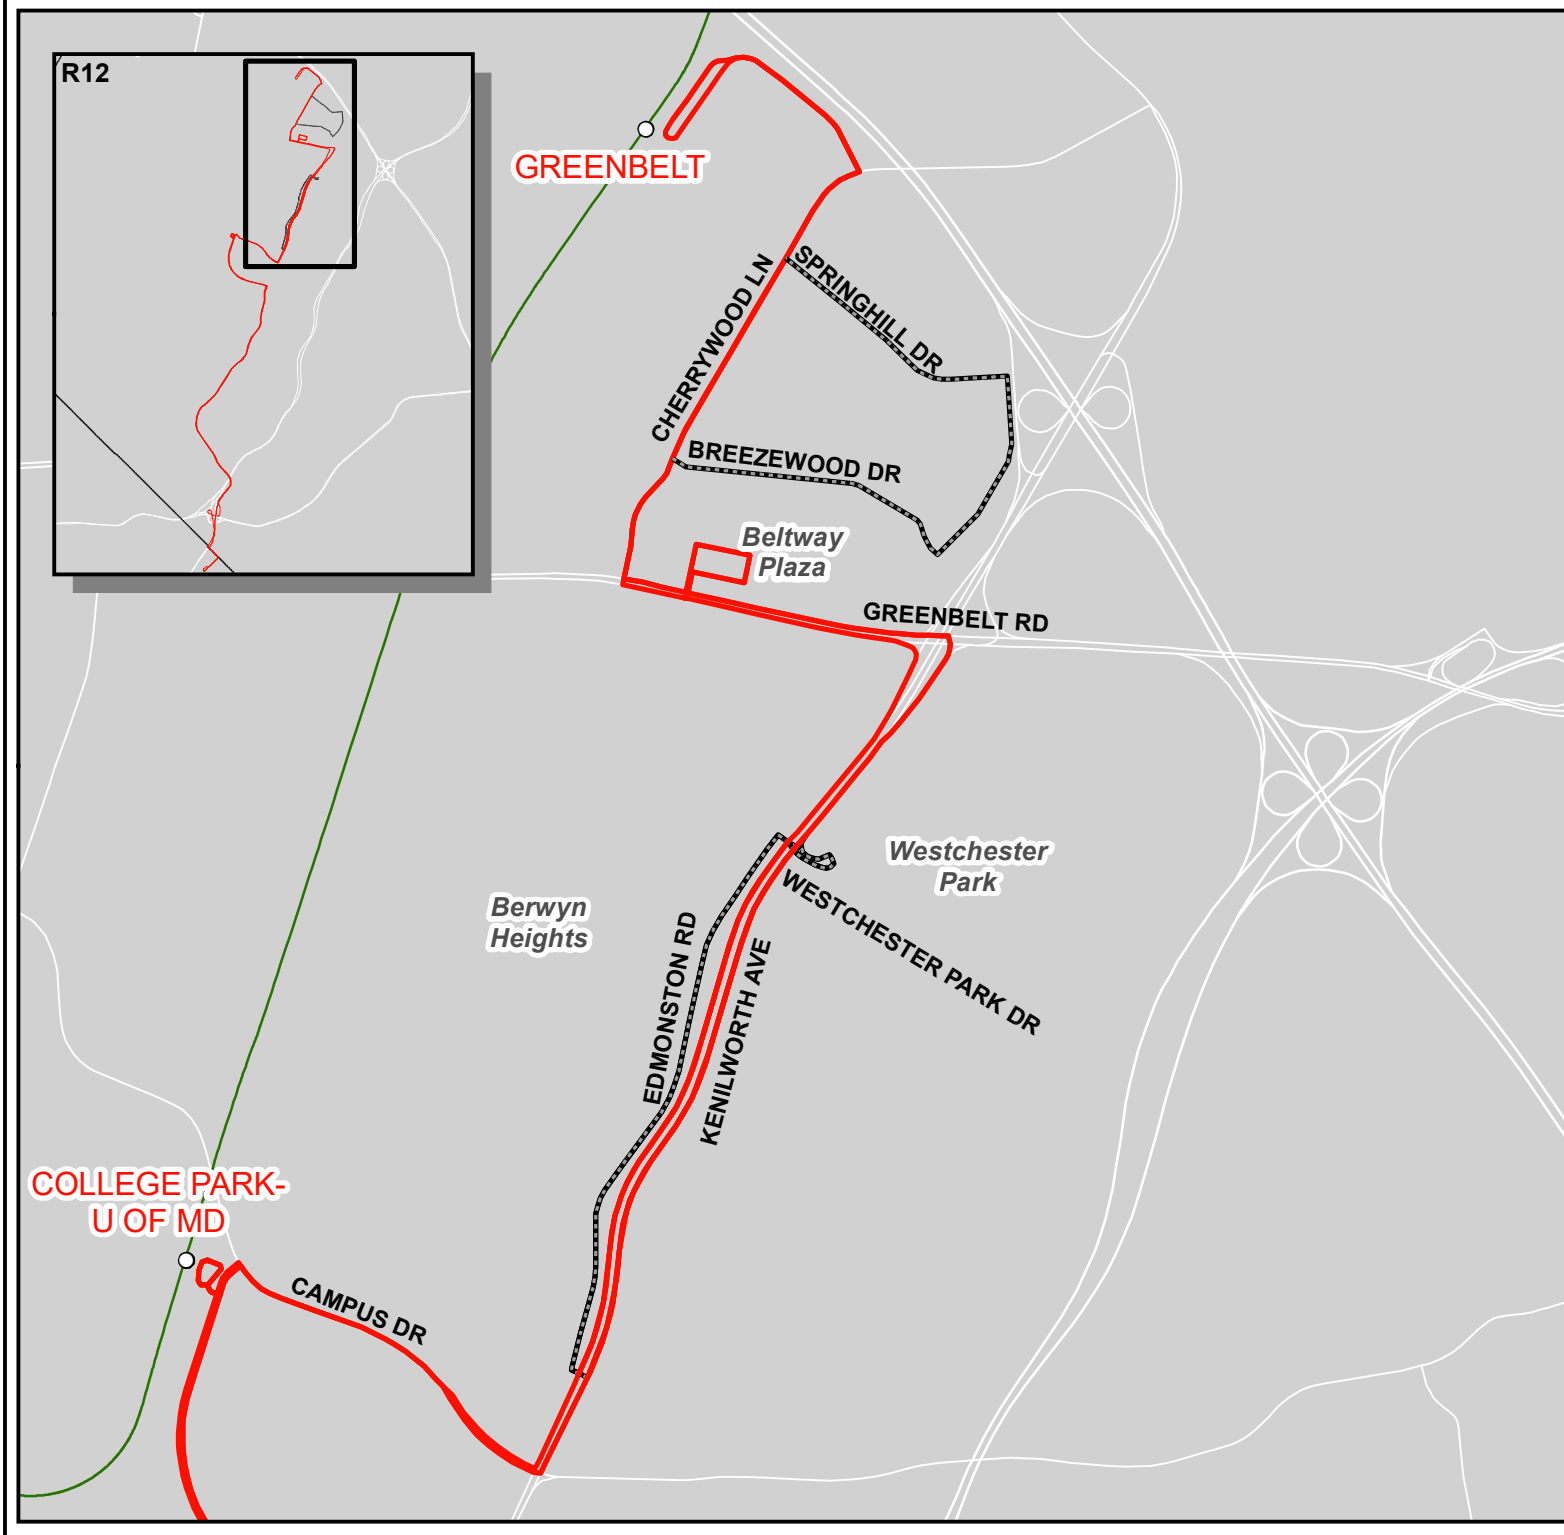

Metrobus Snow Detour Map

R12

Kenilworth Avenue Line

Legend

-  Not Served During Snow
-  R12 Snow Service
-  Roads

Winter 2023-2024

R12

GREENBELT

CHERRYWOOD LN
SPRINGHILL DR
BREEZEWOOD DR

Beltway Plaza

GREENBELT RD

Berwyn Heights

Westchester Park

EDMONSTON RD
KENILWORTH AVE
WESTCHESTER PARK DR

COLLEGE PARK-
U OF MD

CAMPUS DR